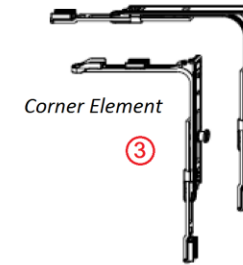

Tilt-Only Fittings MM with Espagnolette with Premounted Tilt-Only Stay-Arm

2	
Part Number	Striker Plate for Espagnolette with Premounted Tilt-Only Stay-Arm
59450	Striker Plate for Aluplast/Ideal 4000
55277	Striker Plate for Aluminium/Timber
56460	Striker Plate for Rehau
56355	Striker Plate for Deceuninck

① Espagnolette with Premounted Tilt-Only Stay-Arm

Corner Element

1			
Part Number	Espagnolettes	Backset	
206174	Espagnolette VHH i.S. with Premounted Tilt-Only Stay-Arm	15	751 - 1250
212772	Espagnolette VHH i.S. with Premounted Tilt-Only Stay-Arm	15	1251 - 1700
206271	Espagnolette VHH i.S. with Premounted Tilt-Only Stay-Arm	15	1701 - 2200

Corner Element

④

3		
Part Number	Corner Element	
222201	Corner Element MM with 1 i.S.	320 - 1650
222202	Corner Element MM with 2 i.S.	320 - 1650
222203	Corner Element MM, Short, 1 i.S.	220 - 319

4		
Part Number	Centre Lock	
201840*	Centre Lock MM with 1 i.S.	801 - 1280
201753	Centre Lock MM with 1 i.S.	1281 - 1500
201754	Centre Lock MM with 2 i.S.	1701 - 2200
*Use only from 800 mm SRW		