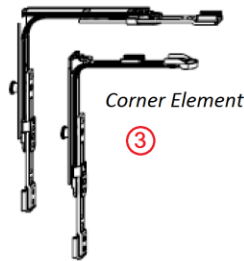

Tilt-Only Fittings MM with Espagnolette with Premounted Tilt-Only Stay-Arm

2	
Part Number	Striker Plate for Espagnolette with Premounted Tilt-Only Stay-Arm
59450	Striker Plate for Aluplast/Ideal 4000
55277	Striker Plate for Aluminium/Timber
56460	Striker Plate for Rehau
56355	Striker Plate for Deceuninck

① Espagnolette with Premounted Tilt-Only Stay-Arm

Corner Element

1			
Part Number	Espagnolettes	Backset	
206174	Espagnolette VHH i.S. with Premounted Tilt-Only Stay-Arm	15	751 - 1250
212772	Espagnolette VHH i.S. with Premounted Tilt-Only Stay-Arm	15	1251 - 1700
206271	Espagnolette VHH i.S. with Premounted Tilt-Only Stay-Arm	15	1701 - 2200

Corner Element

④

3		
Part Number	Corner Element	
222201	Corner Element MM with 1 i.S.	320 - 1650
222202	Corner Element MM with 2 i.S.	320 - 1650
222203	Corner Element MM, Short, 1 i.S.	220 - 319

4		
Part Number	Centre Lock	
201840*	Centre Lock MM with 1 i.S.	801 - 1280
201753	Centre Lock MM with 1 i.S.	1281 - 1500
201754	Centre Lock MM with 2 i.S.	1701 - 2200
*Use only from 800 mm SRW		